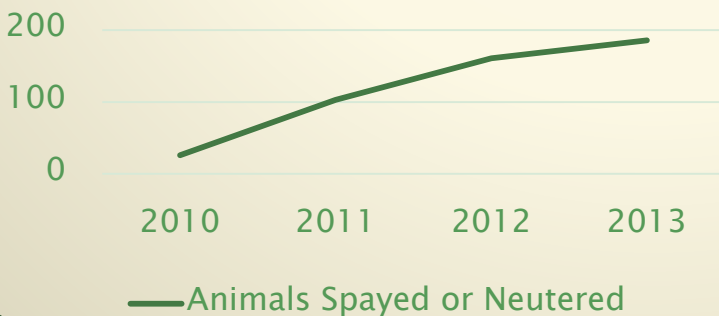

Low Cost Spay/Neuter Program

Potsdam Humane Society started **Project S.N.I.P** (Spay Neuter Intervention Program) in August of 2010. In that year, 26 animals were spayed or neutered as well as given a Rabies vaccination at low cost. In 2011, 103 animals were altered. The numbers continued to grow. 161 in 2012 and 186 in 2013. Project S.N.I.P makes it possible for families of all income levels to spay and neuter their pets.

Project S.N.I.P.

933 Total
Animals Spayed
or Neutered In
2013

Visit us on the Web
www.potsdamhumanesociety.org