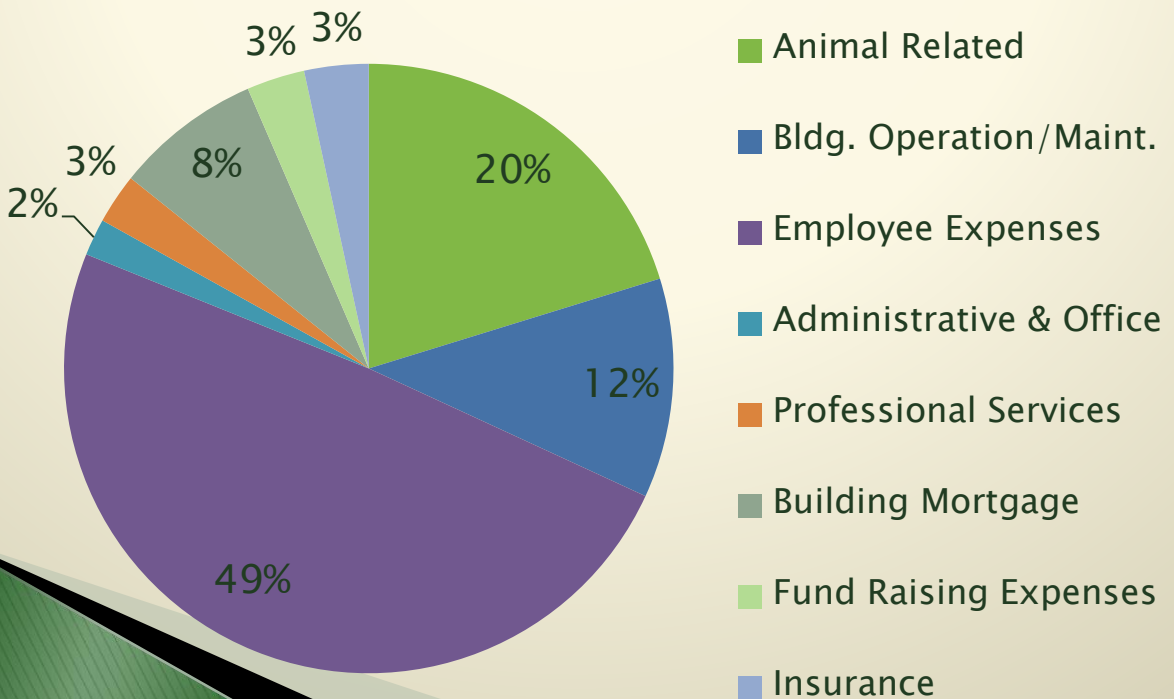

2013 FINANCIALS

Expenses	
Animal Related	$62,660
Building Operation & Maintenance	$36,066
Employee Expenses	$152,475
Administrative & Office	$6,068
Professional Services	$8,244
Building Mortgage Principal & Interest	$24,060
Fund Raising Expenses	$9,547
Insurance	$10,569
	$309,690