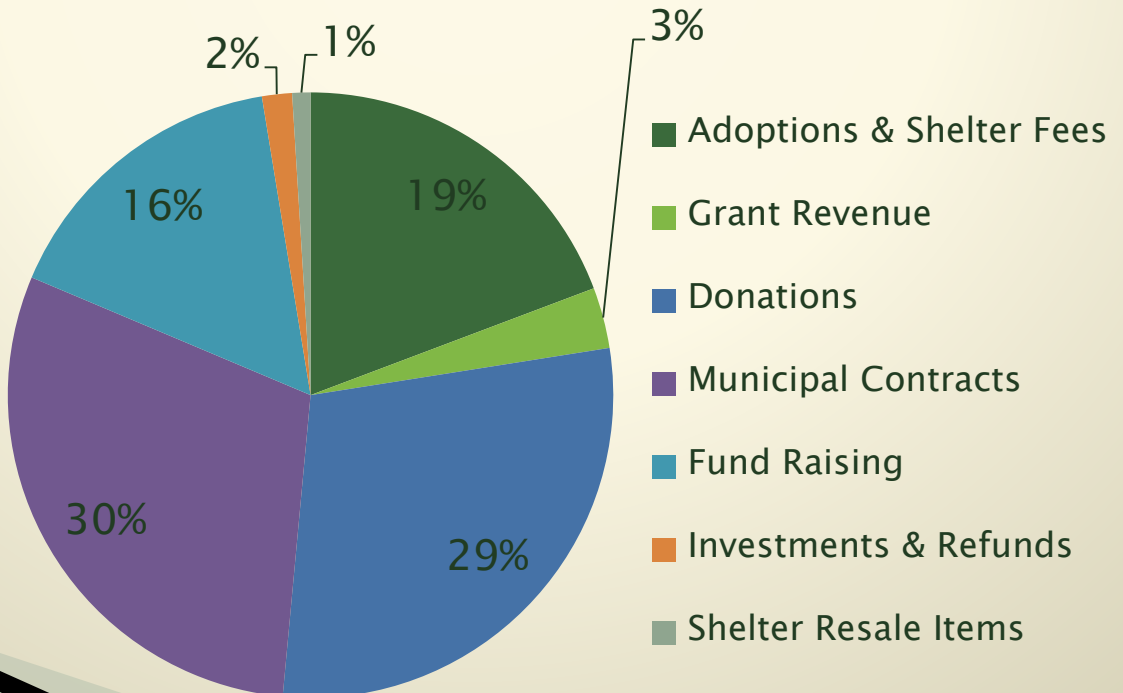

2013 FINANCIALS

Revenue	
Adoptions & Shelter Fees	$59,336
Grant Revenue	$10,000
Donations	$89,227
Municipal Contracts	$92,065
Fund Raising	$49,509
Investments & Refunds	$4,932
Shelter Resale Items	$3,000
	$308,070